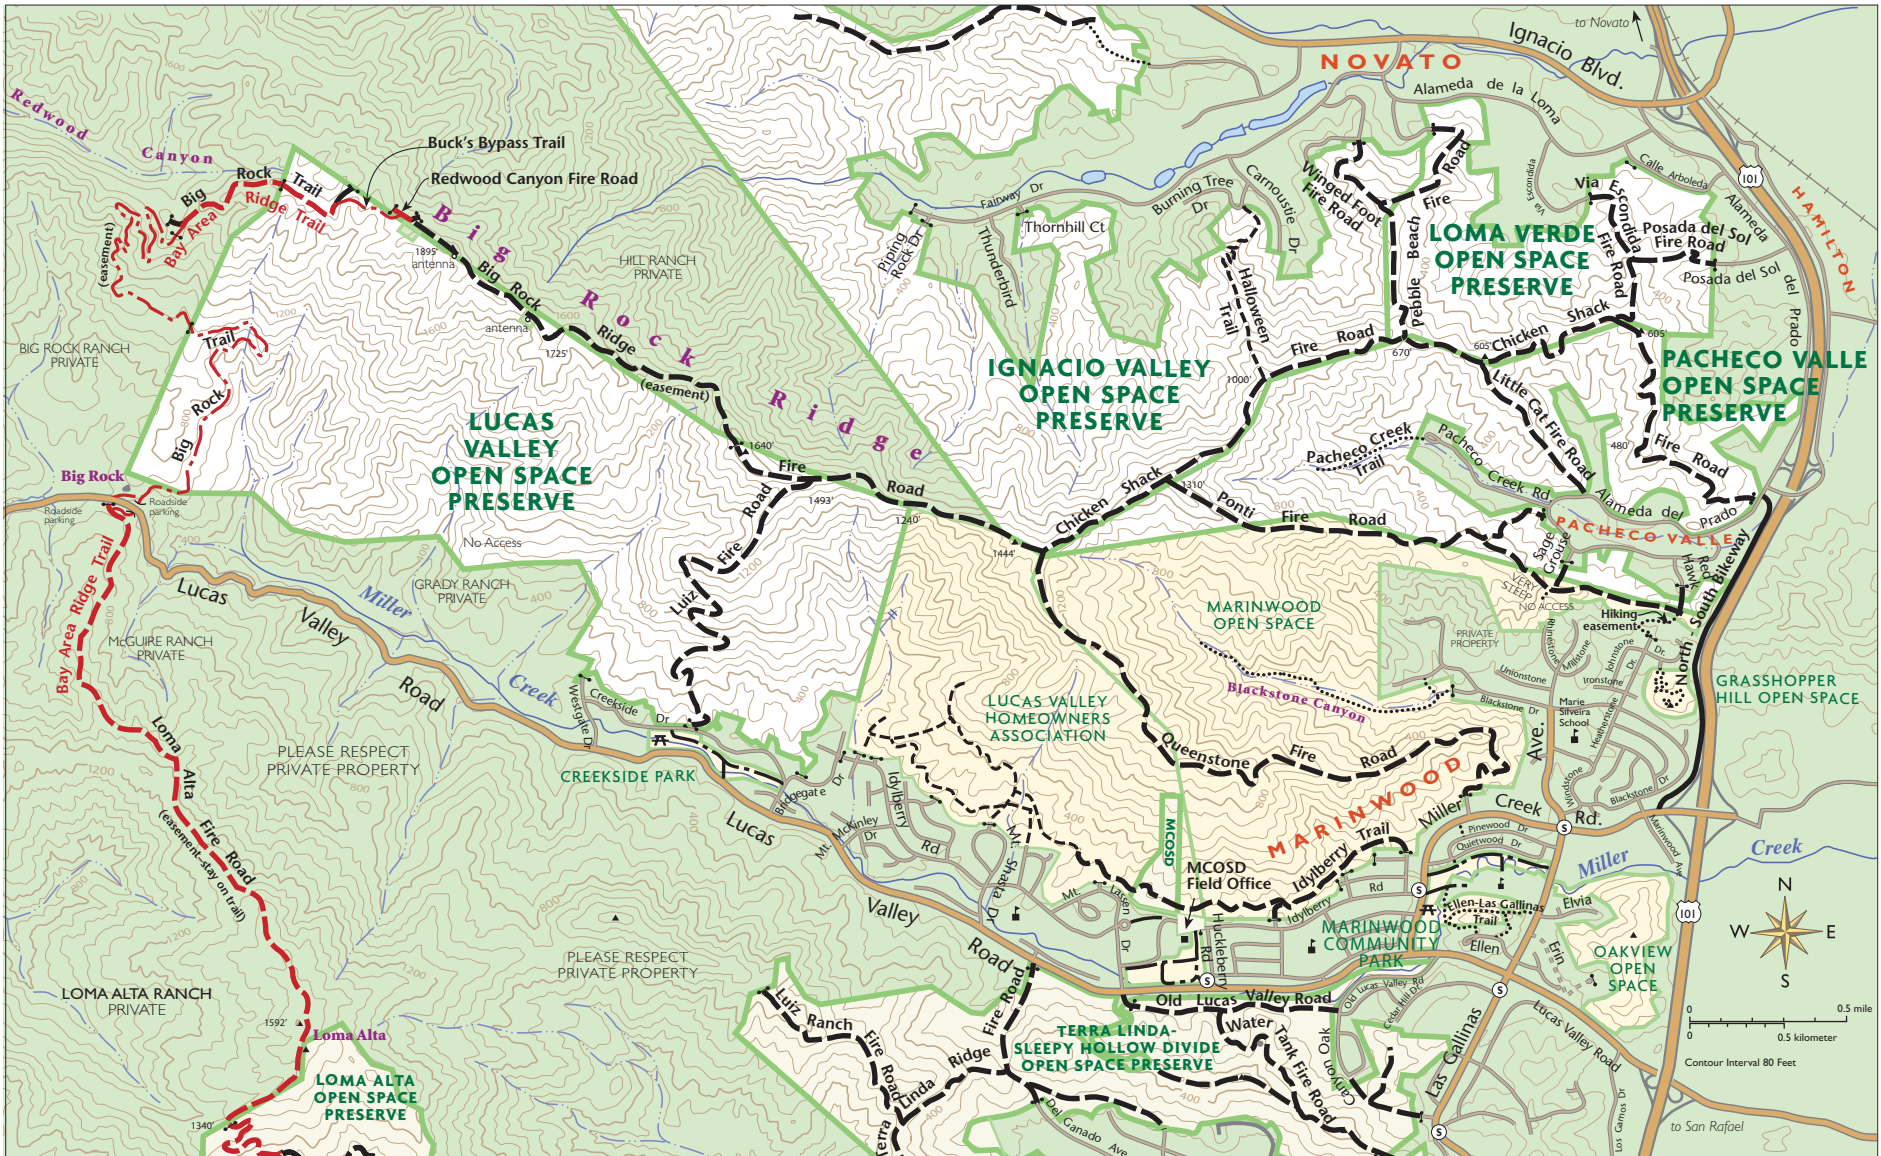

BIG ROCK RIDGE AREA: IGNACIO VALLEY, LOMA VERDE, LUCAS VALLEY, AND PACHECO VALLE OPEN SPACE PRESERVES

- | | | | |
|------------------------------------|--|-----------------|--------------------------------|
| Featured MCOSD Open Space Preserve | Paved Bike Path (Hikers and Bicyclists) | Regional Trails | Parking Lot |
| Adjacent MCOSD Open Space Preserve | Multi-Use Fire Road (Hikers, Bicyclists & Equestrians) | Freeway | Golden Gate Transit Stop |
| Other Public Land | Multi-Use Trail (Hikers, Bicyclists & Equestrians) | Major Road | Shuttle (Marin County Transit) |
| Watershed | Trail (Hikers & Equestrians) | Local Road | Gate |
| Private | Hiking-Only Trail | | Picnic Area |
| | | | School |