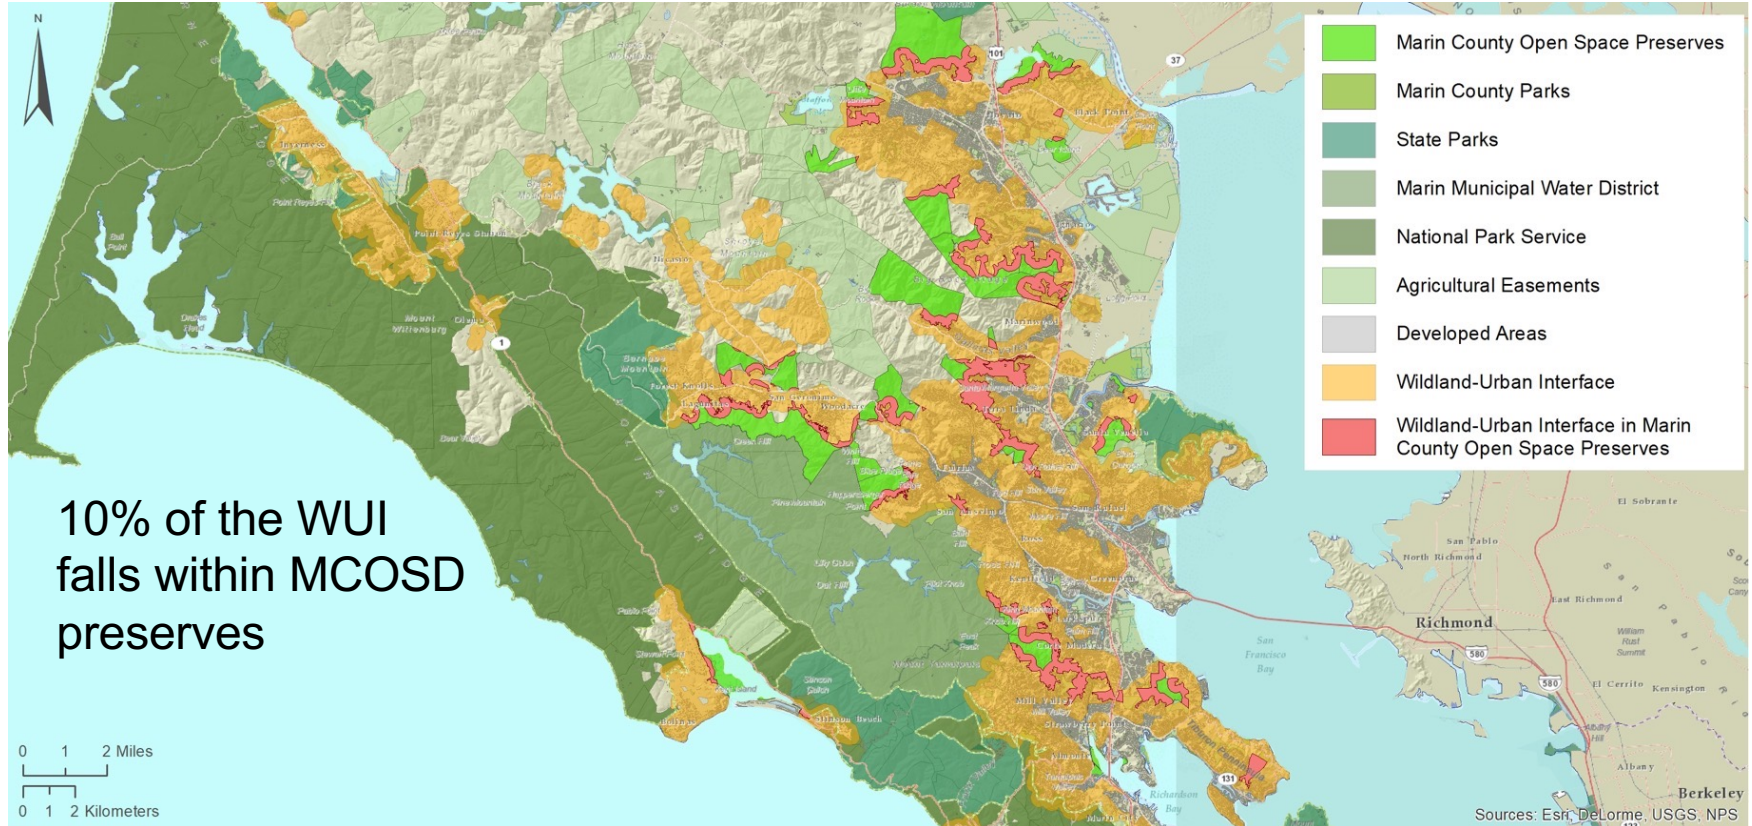

VEGETATION MANAGEMENT

Fuels, Weeds, Biodiversity

Goals: Community Wildfire Safety

Goals: Multiple Benefits

Fuels: defensible space protects homes

Weeds: target disturbed/weedy edges

Biodiversity: buffer to interior preserve

Implementation: Emergency Access

Fuels: keep fire roads open for access

Weeds: EDRR along routes of dispersal

Biodiversity: keep interior healthy/resilient

Implementation: Tam Crew

Fuels: limb trees, burn piles