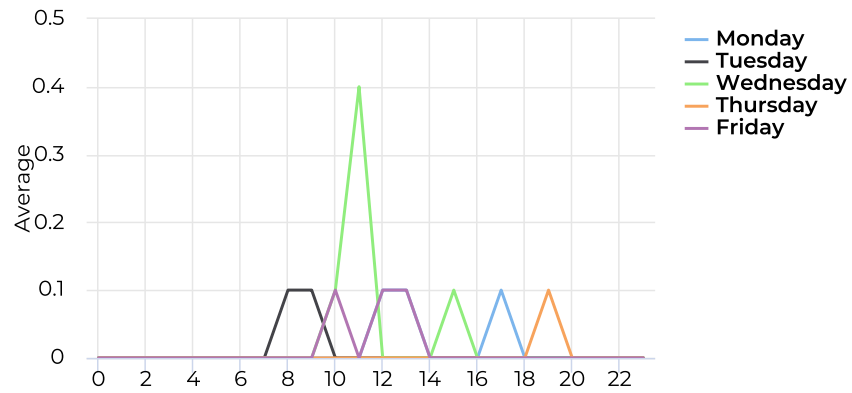

Hourly Profile - Equestrians