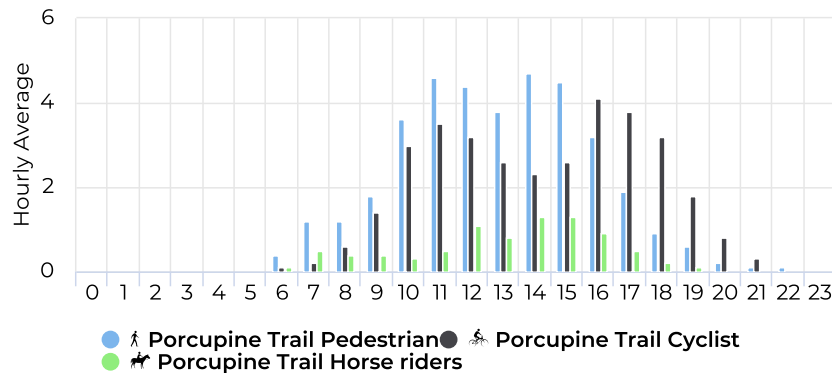

Hourly Profile - Weekdays