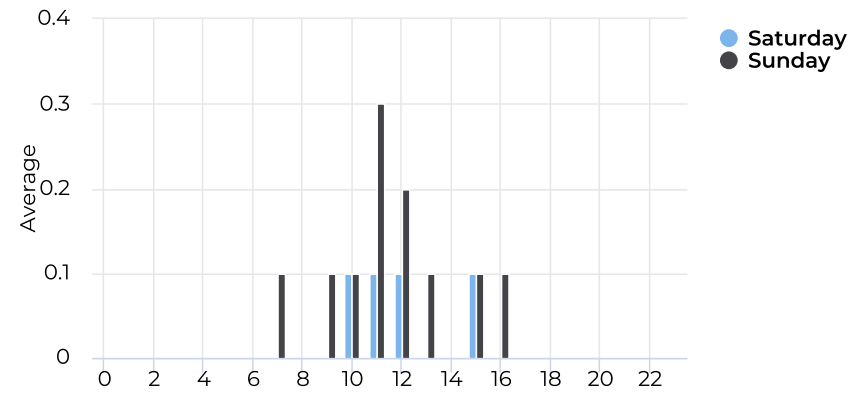

Hourly Profile - Equestrians