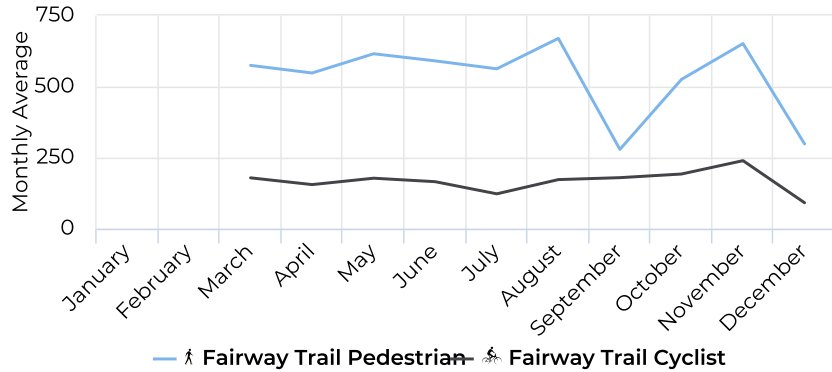

Fairway Trail

December 5, 2018 → December 5, 2019

Monthly Profile