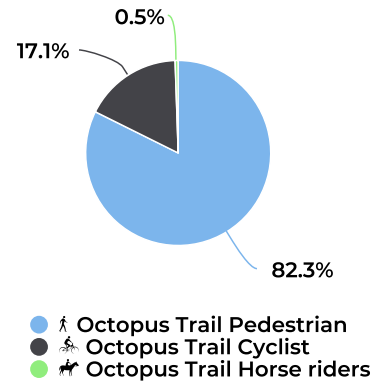

Distribution by User Type

Daily Avg. - Weekday - Pede...

Daily Average

64

Daily Avg. - Weekend - Pede...

Daily Average

103

Daily Avg. - Weekday - Cyclis...

Daily Average

11

Daily Avg. - Weekend - Cycli...

Daily Average

16

Daily Avg. - Weekday - Eque...

Daily Average

0

Daily Avg. - Weekend - Eque...

Daily Average

1