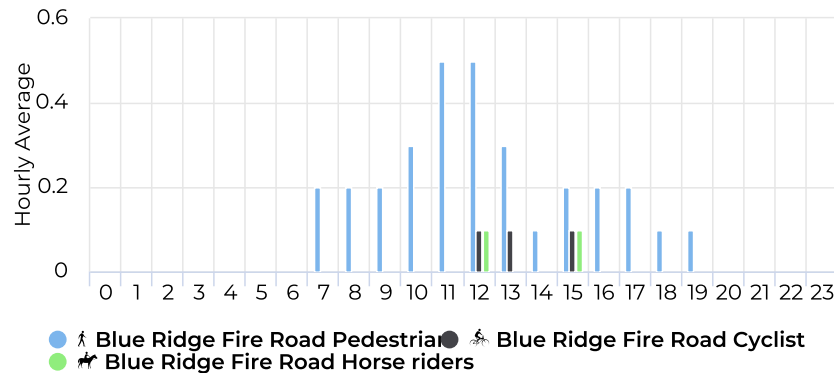

Hourly Profile - Weekdays