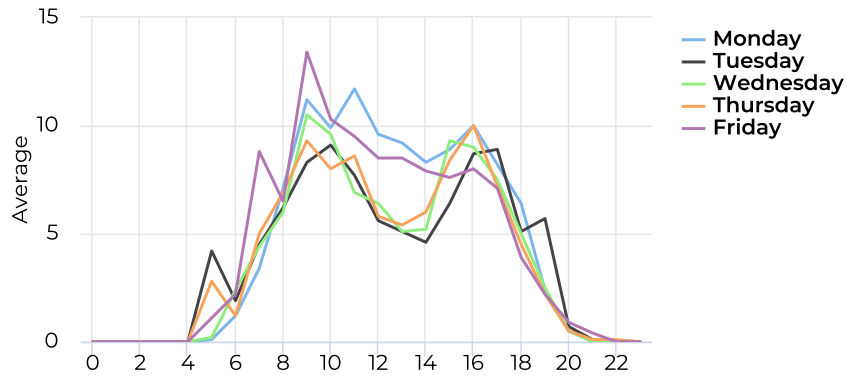

Hourly Profile - Pedestrians