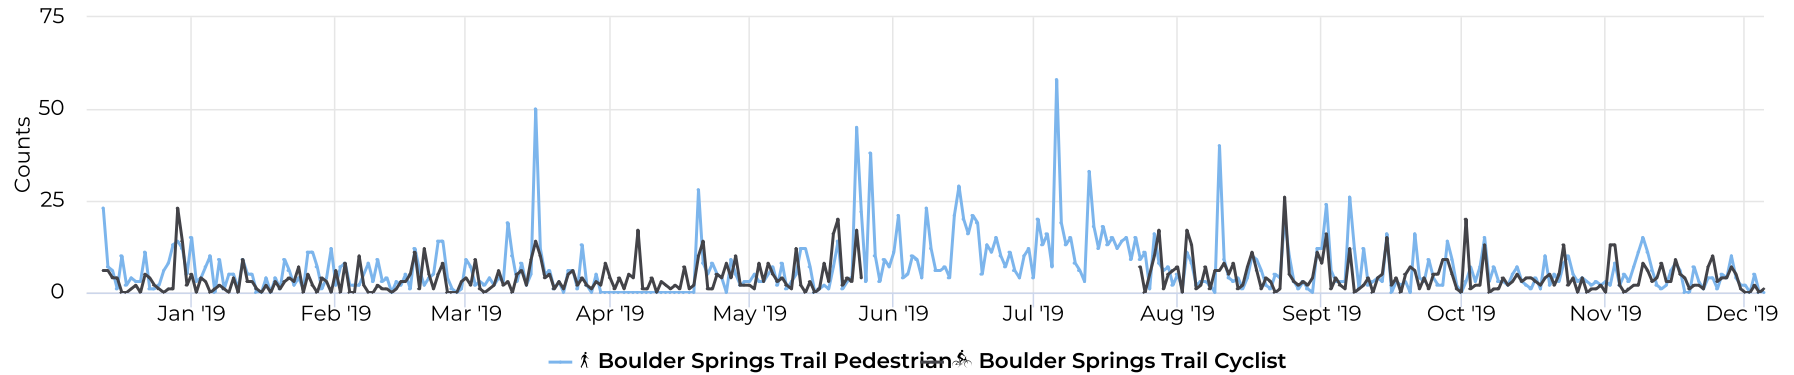

Boulder Springs Trail

December 5, 2018 → December 7, 2019

Daily Time Series Chart