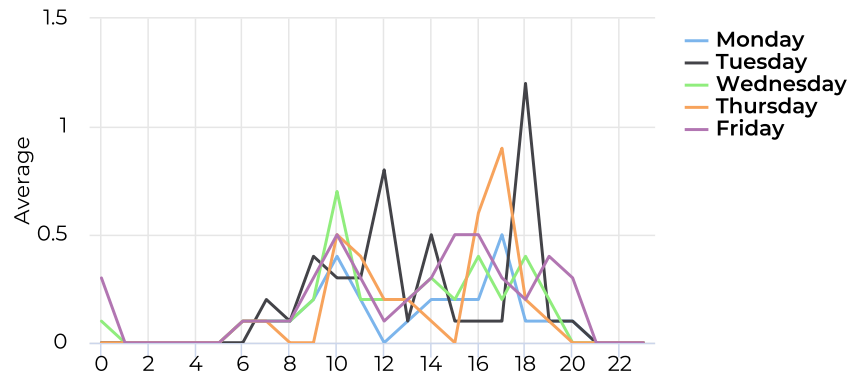

Hourly Profile - Pedestrians