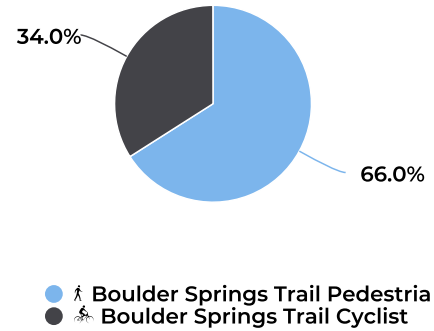

Daily Avg. - Weekday - Pede...

Daily Average

4

Daily Avg. - Weekend - Pede...

Daily Average

12

Daily Avg. - Weekday - Cyclis..

Daily Average

2

Daily Avg. - Weekend - Cycli..

Daily Average

6