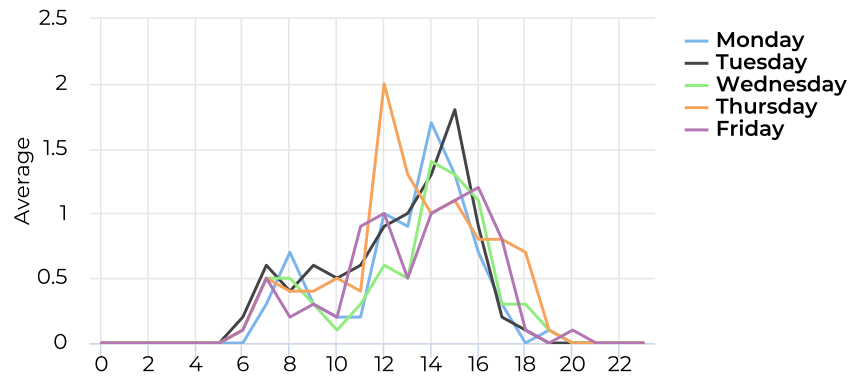

Hourly Profile - Equestrians