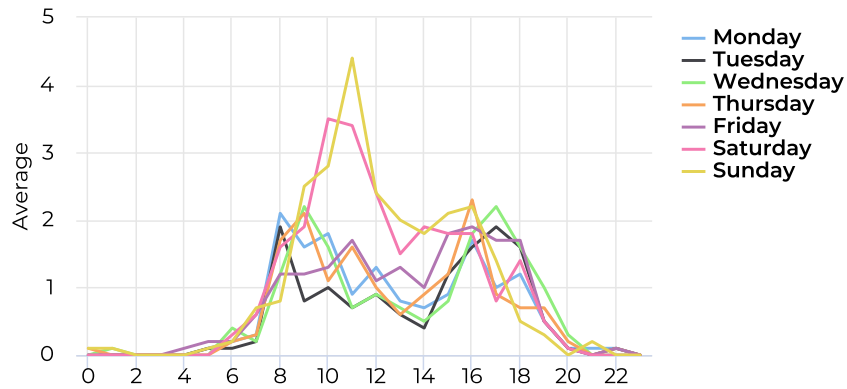

Hourly Profile - Pedestrians