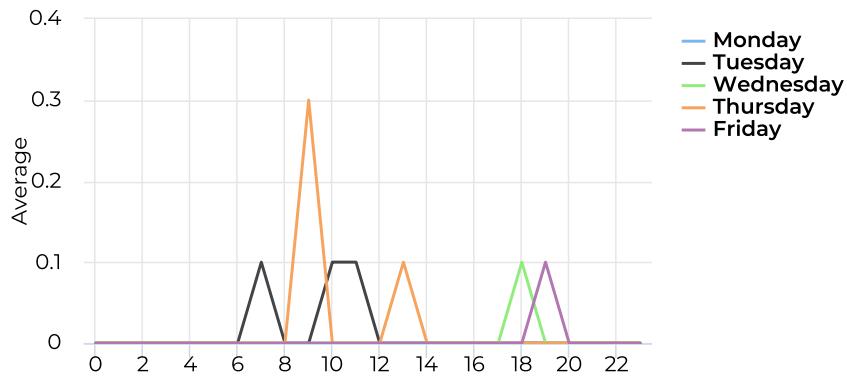

Hourly Profile - Equestrian