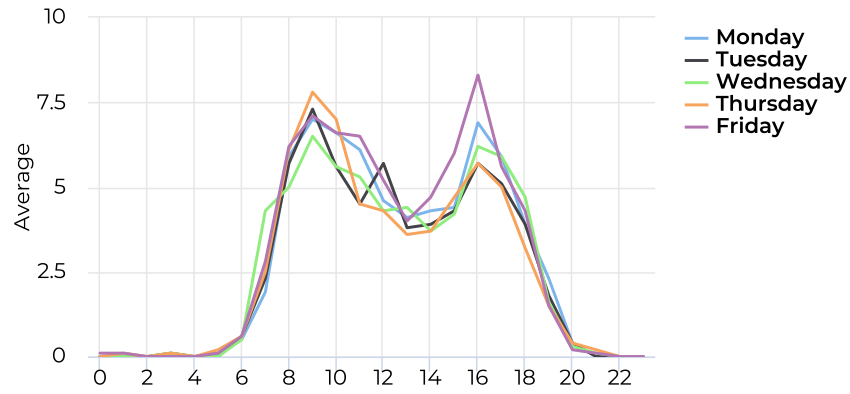

Hourly Profile - Pedestrians