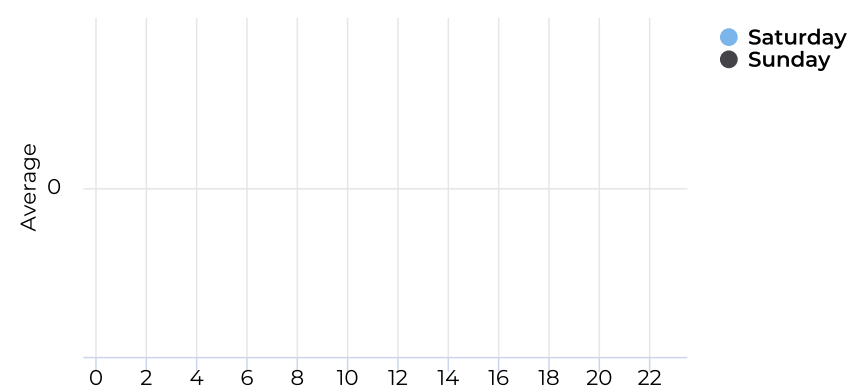

Hourly Profile - Equestrians