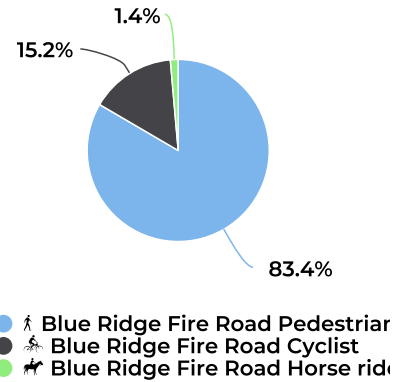

Distribution by User Type

Daily Avg. - Weekday - Pedestrian

Daily Average

3

Daily Avg. - Weekend - Pedestrian

Daily Average

6

Daily Avg. - Weekday - Cyclist

Daily Average

1

Daily Avg. - Weekend - Cyclist

Daily Average

1

Daily Avg. - Weekday - Equestrian

Daily Average

0

Daily Avg. - Weekend - Equestrian

Daily Average

0