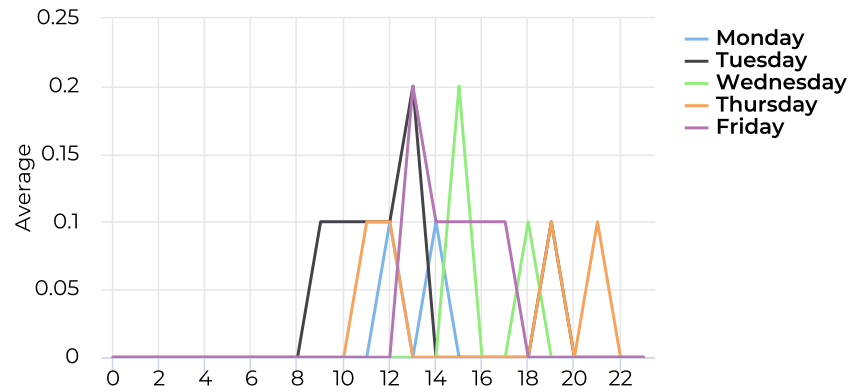

Hourly Profile - Cyclists