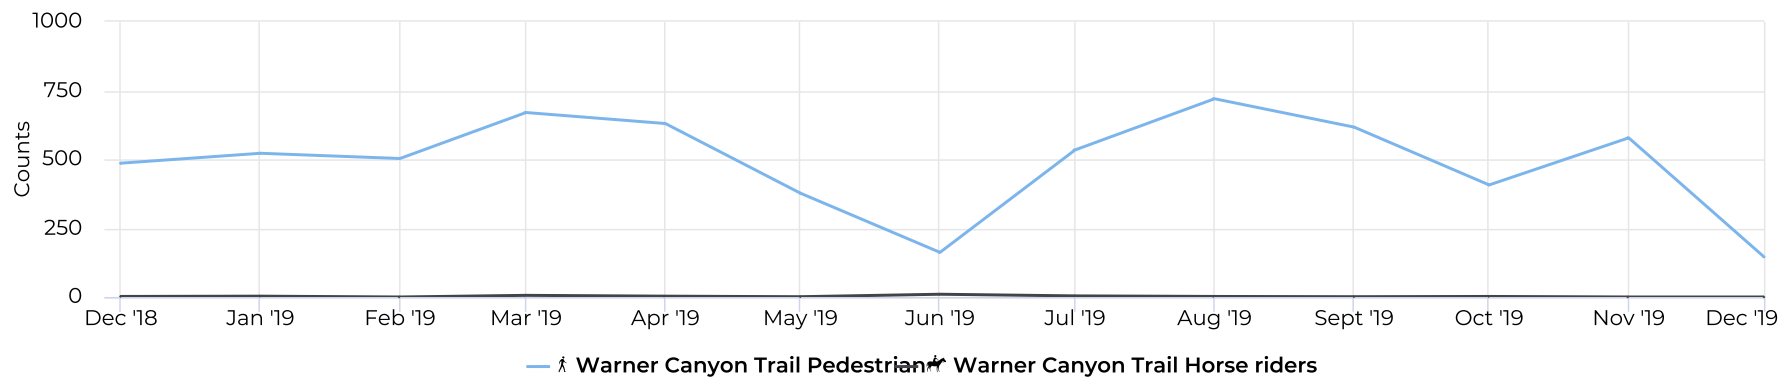

Monthly Time Series Chart