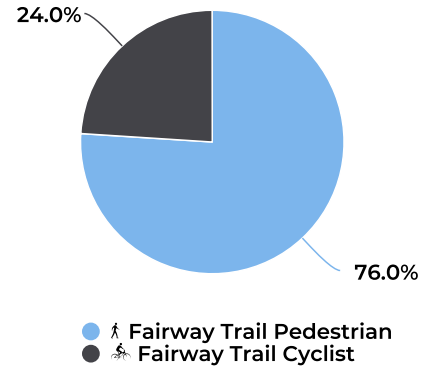

Distribution by User Type

Daily Avg. - Weekday - Pede...

Daily Average

16

Daily Avg. - Weekend - Pede...

Daily Average

24

Daily Avg. - Weekday - Cyclis...

Daily Average

6

Daily Avg. - Weekend - Cycli...

Daily Average

6