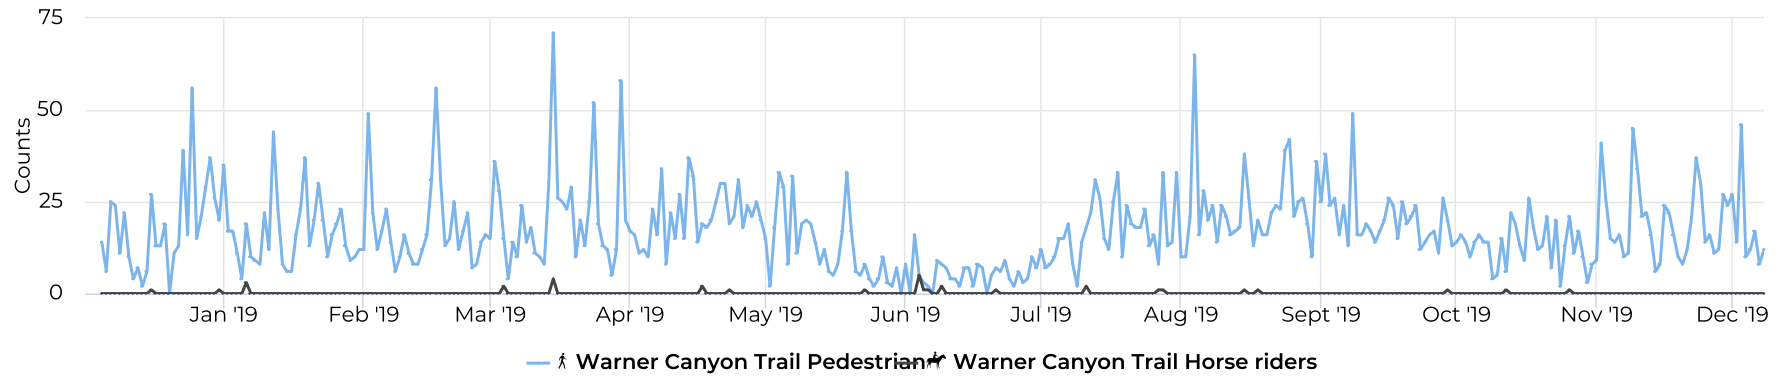

Warner Canyon Trail

December 5, 2018 → December 8, 2019

Daily Time Series Chart