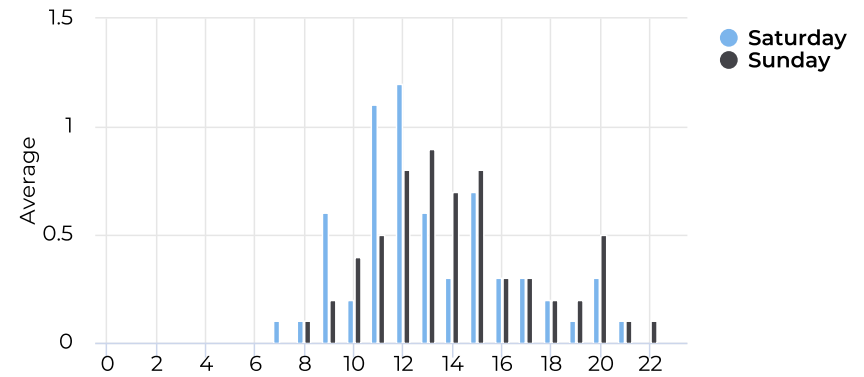

Hourly Profile - Pedestrians