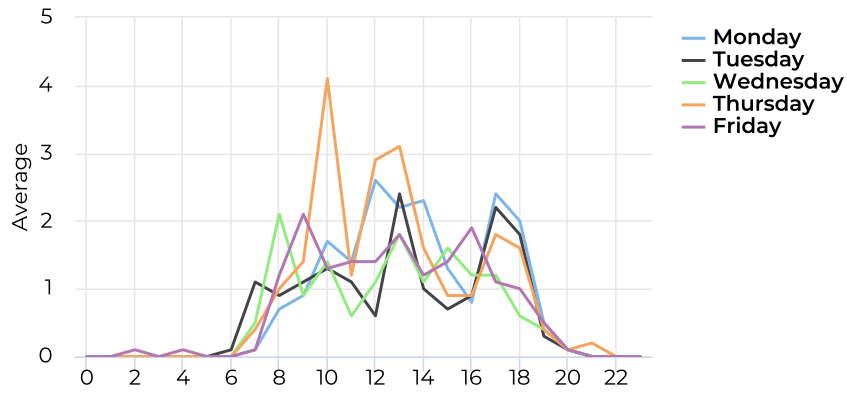

Warner Canyon Trail

December 5, 2018 → December 8, 2019

Hourly Profile - Pedestrians