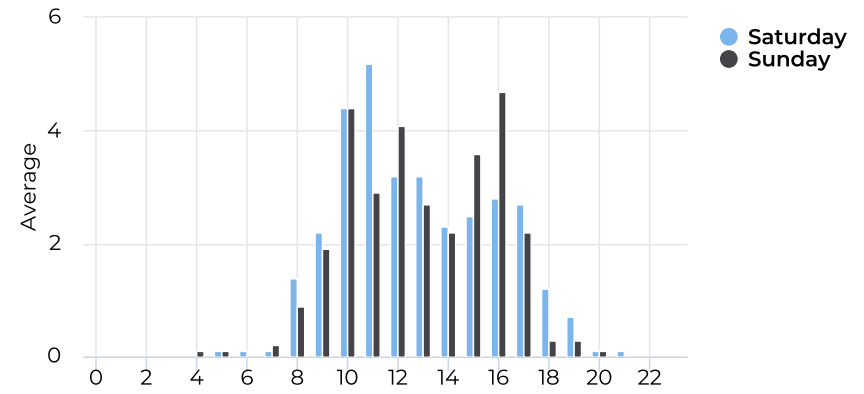

Hourly Profile - Pedestrians