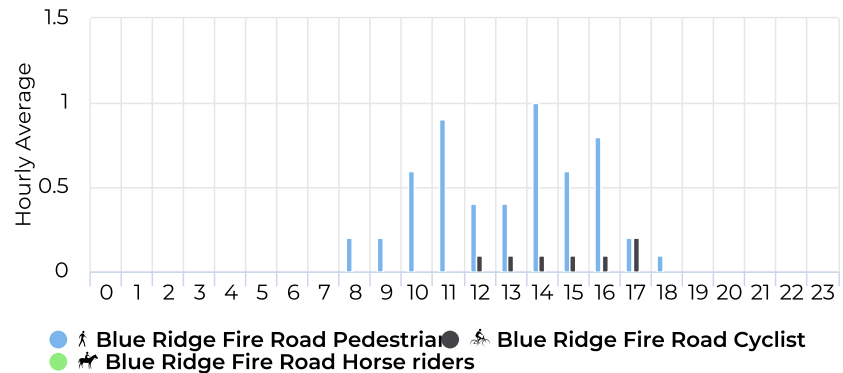

Hourly Profile - Weekend