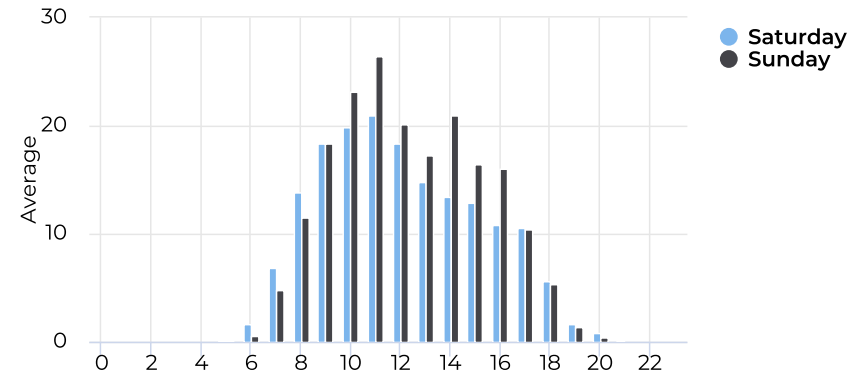

Hourly Profile - Pedestrians