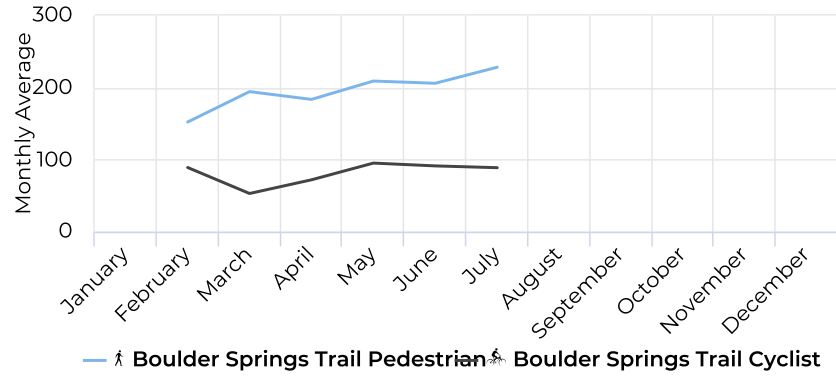

Boulder Springs Trail

December 5, 2018 → December 7, 2019

Monthly Profile