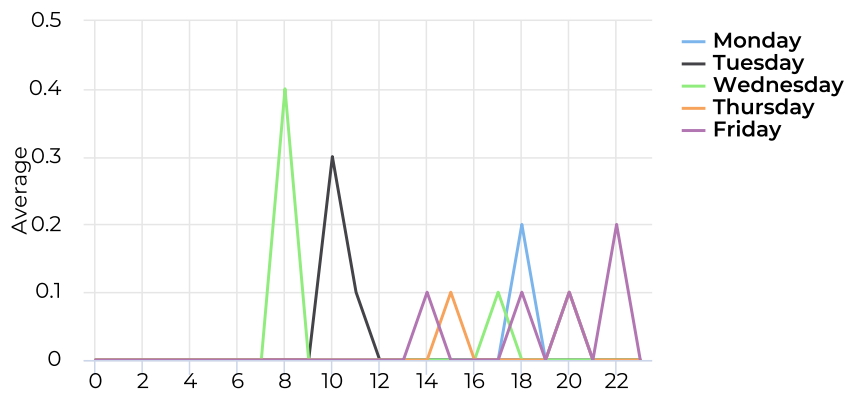

Hourly Profile - Equestrian