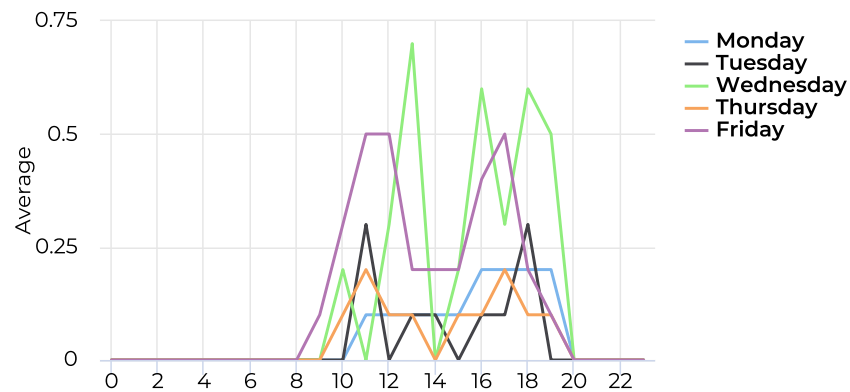

Hourly Profile - Cyclists