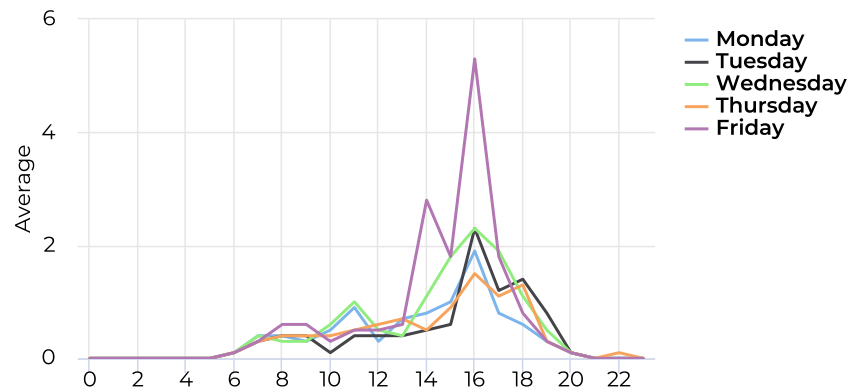

Hourly Profile - Cyclists