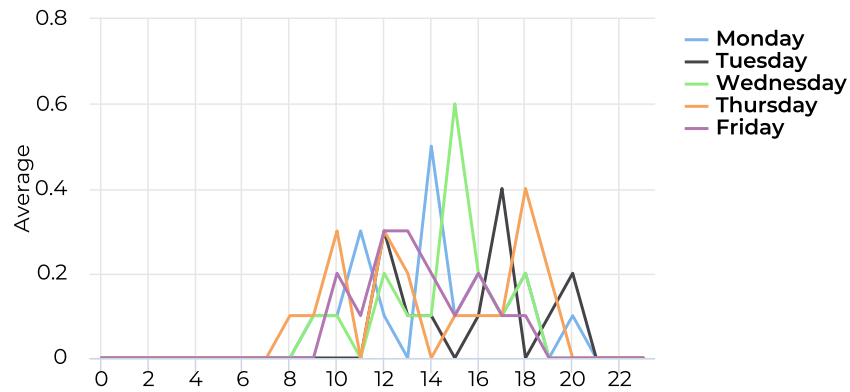

Hourly Profile - Cyclists