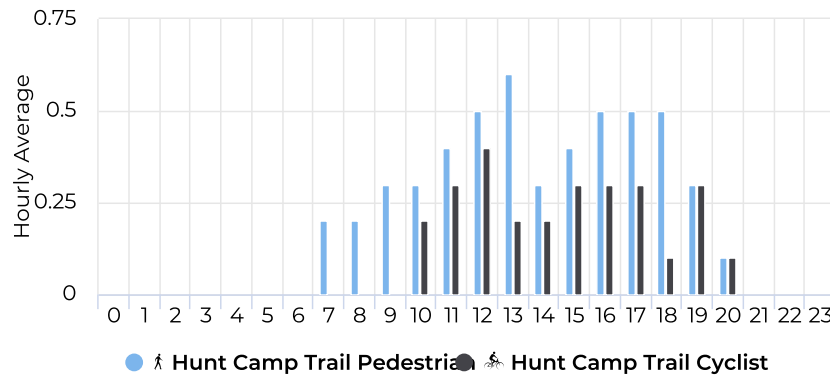

Hourly Profile - Weekdays