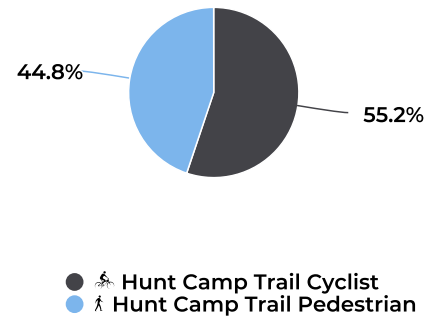

Daily Avg. - Weekday - Pede...

Daily Average

5

Daily Avg. - Weekend - Pede...

Daily Average

11

Daily Avg. - Weekday - Cyclis..

Daily Average

3

Daily Avg. - Weekend - Cycli..

Daily Average

9