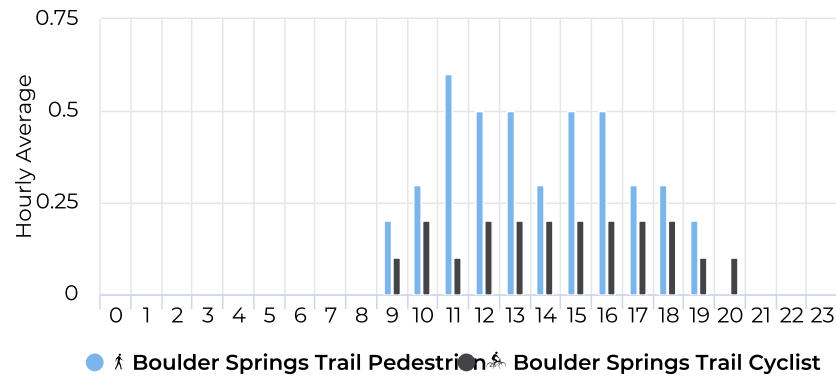

Hourly Profile - Weekdays