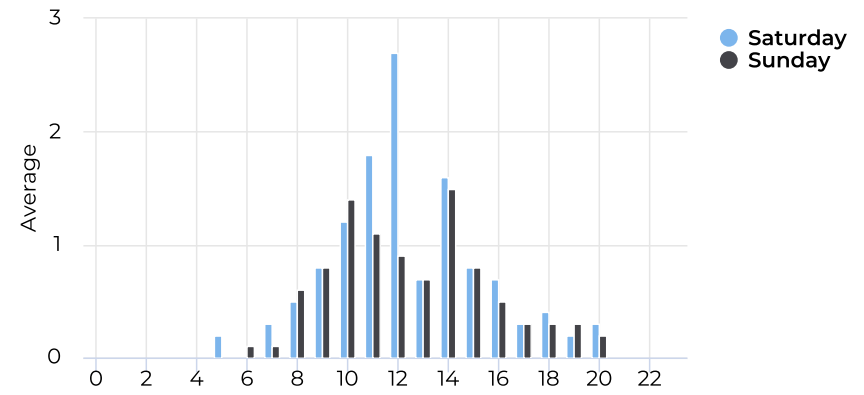

Hourly Profile - Pedestrians