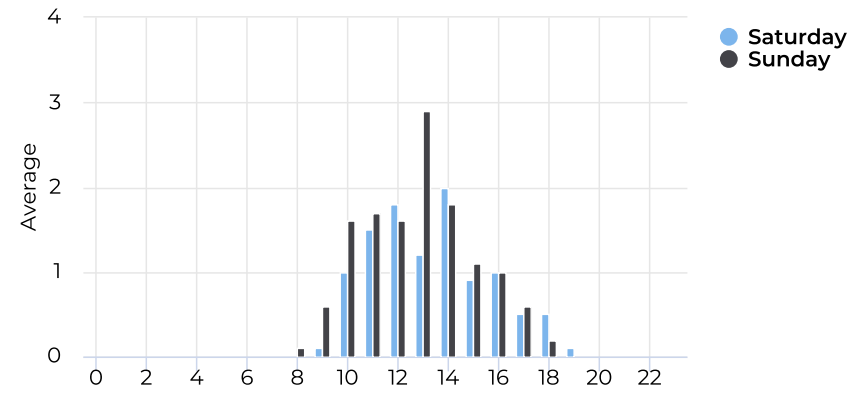

Hourly Profile - Pedestrians