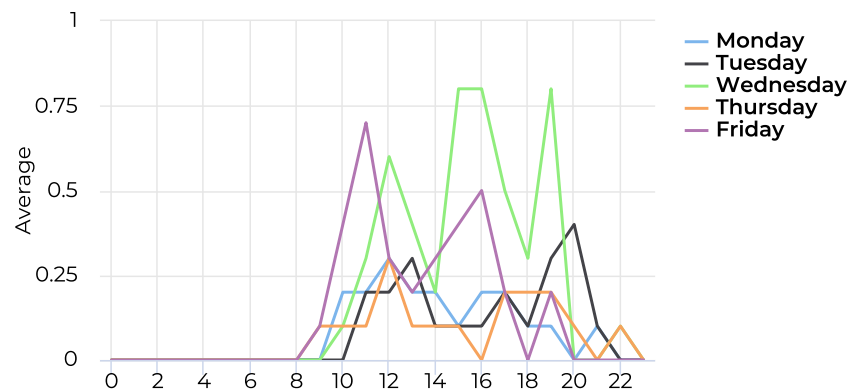

Hourly Profile - Cyclists