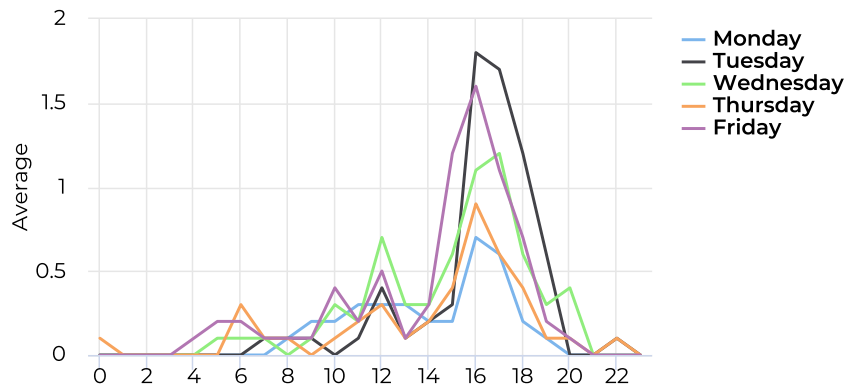

Hourly Profile - Cyclists