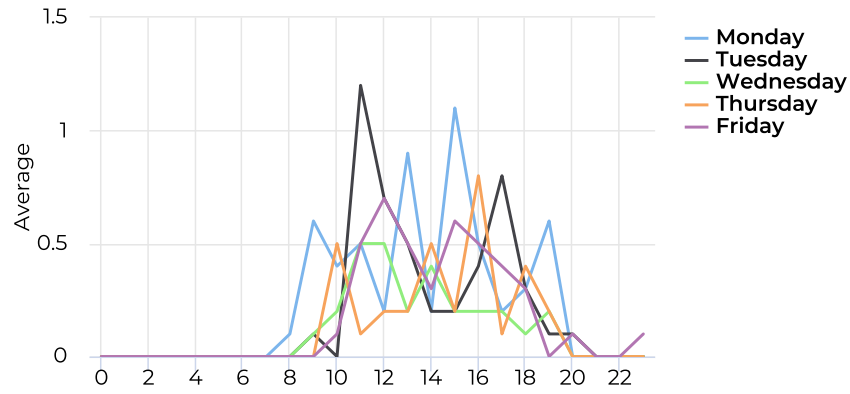

Boulder Springs Trail

December 5, 2018 → December 7, 2019

Hourly Profile - Pedestrians