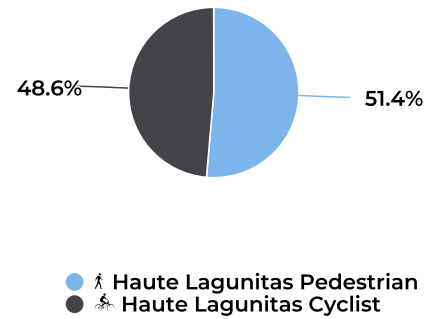

Daily Avg. - Weekday - Pede...

Daily Average

4

Daily Avg. - Weekend - Pede...

Daily Average

6

Daily Avg. - Weekday - Cyclis..

Daily Average

2

Daily Avg. - Weekend - Cycli..

Daily Average

5