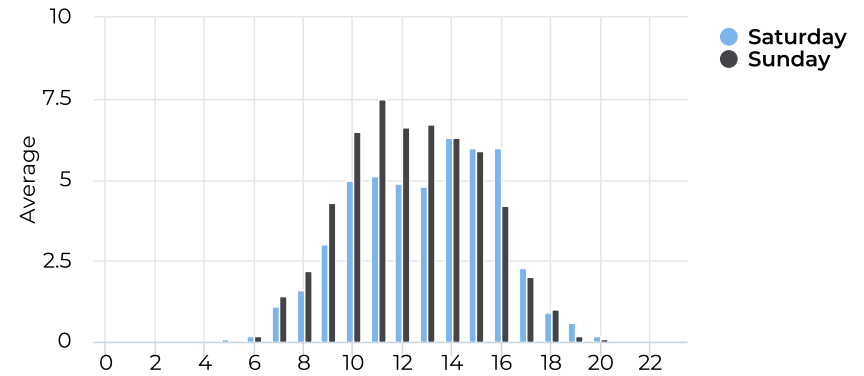

Hourly Profile - Pedestrians