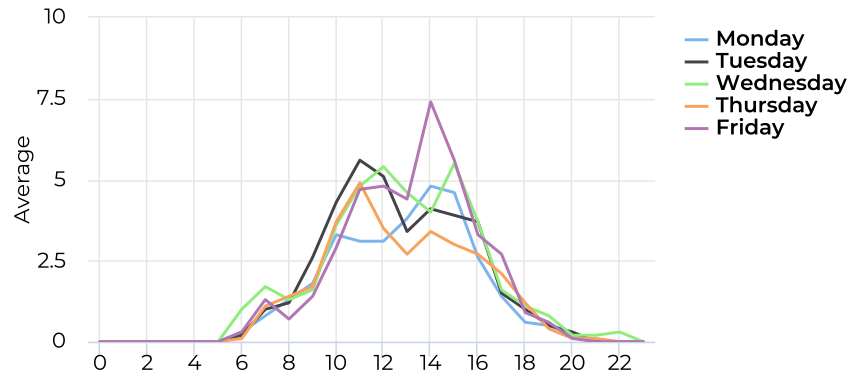

Hourly Profile - Pedestrians