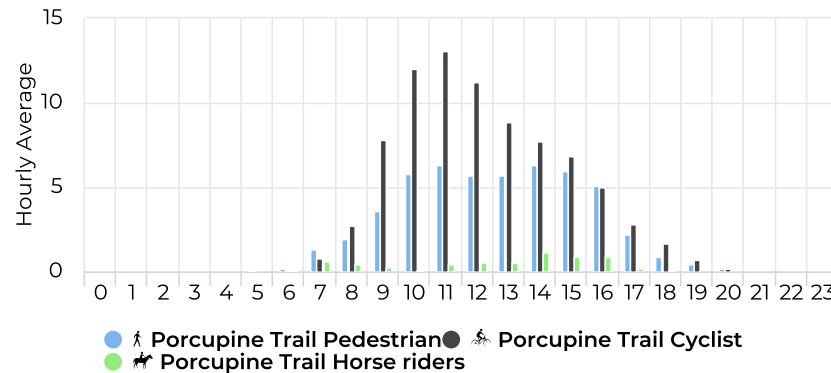

Hourly Profile - Weekend