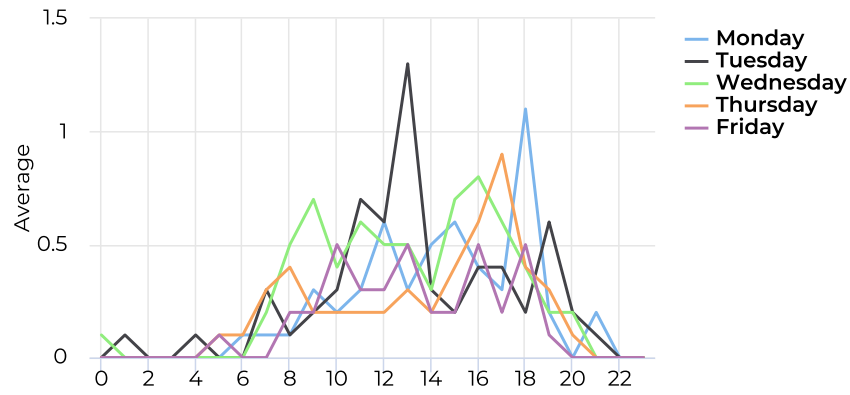

Hunt Camp Trail

December 5, 2018 → December 8, 2019

Hourly Profile - Pedestrians