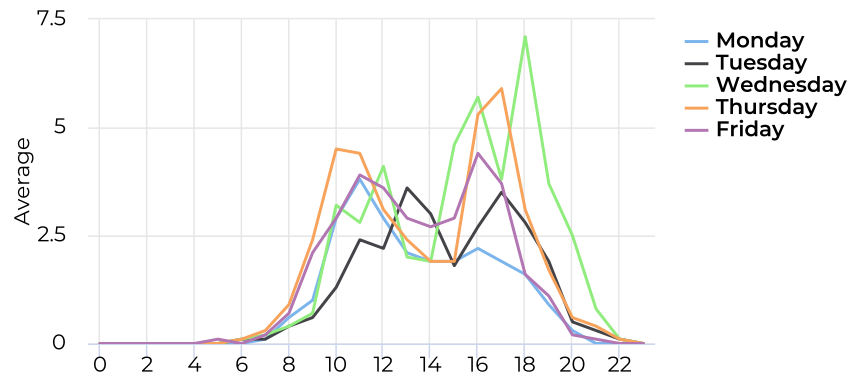

Hourly Profile - Cyclists