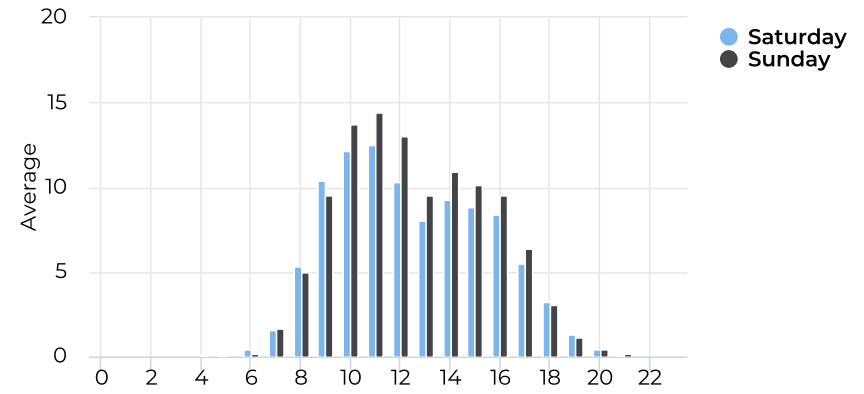

Hourly Profile - Pedestrians