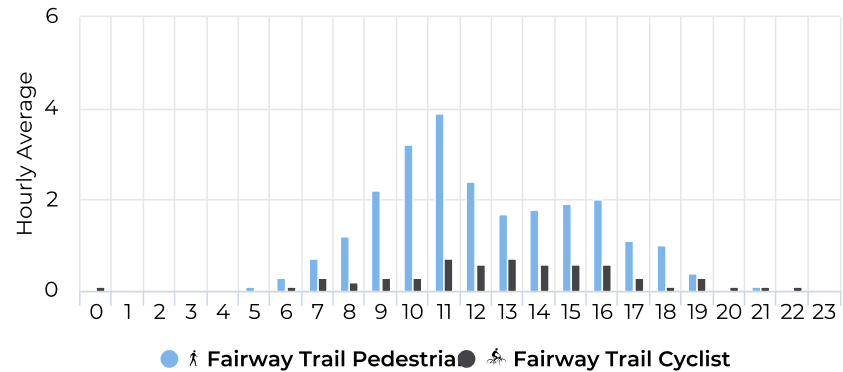

Hourly Profile - Weekend