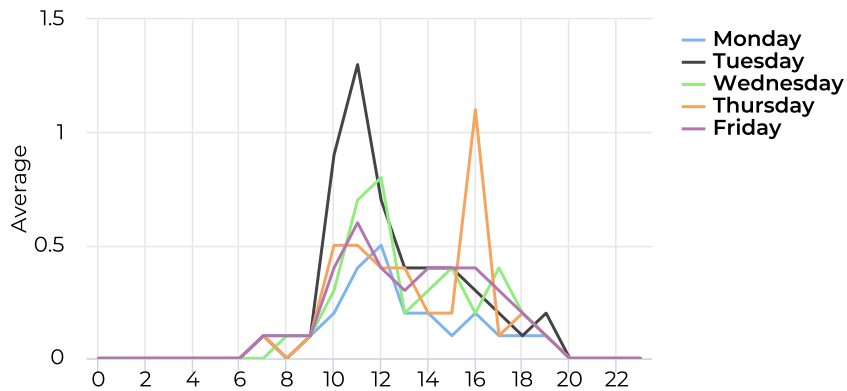

Hourly Profile - Equestrians

Hourly Profile - Cyclists