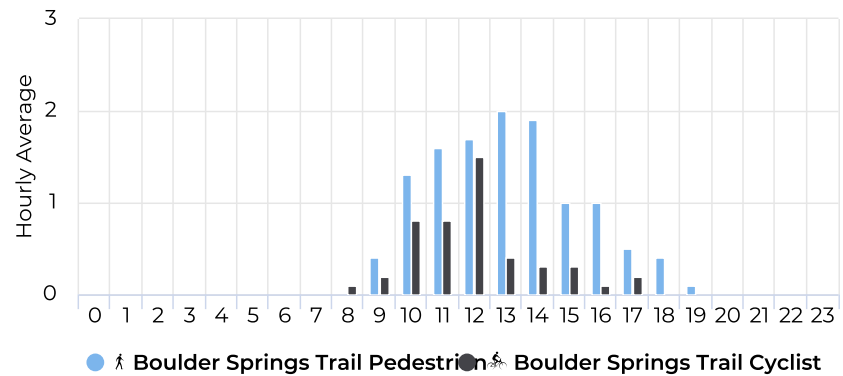

Hourly Profile - Weekend