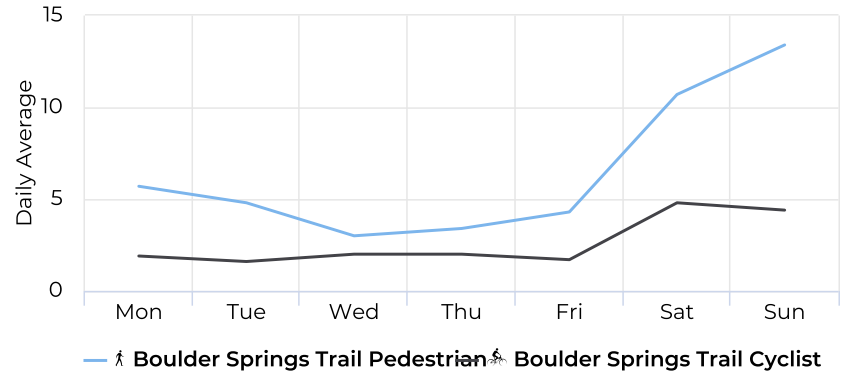

Daily Profile