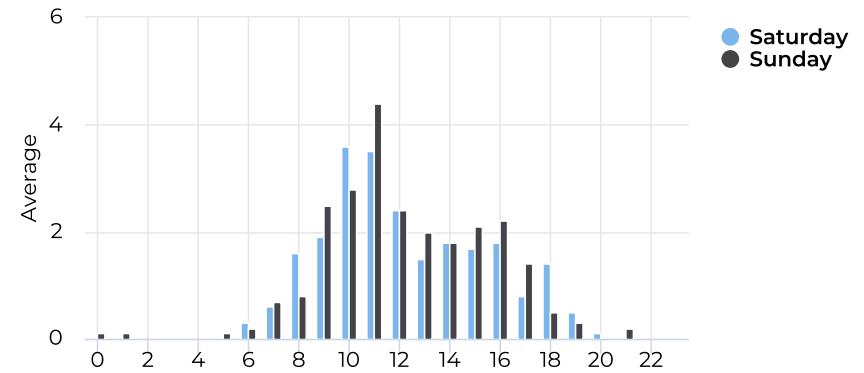

Hourly Profile - Pedestrians