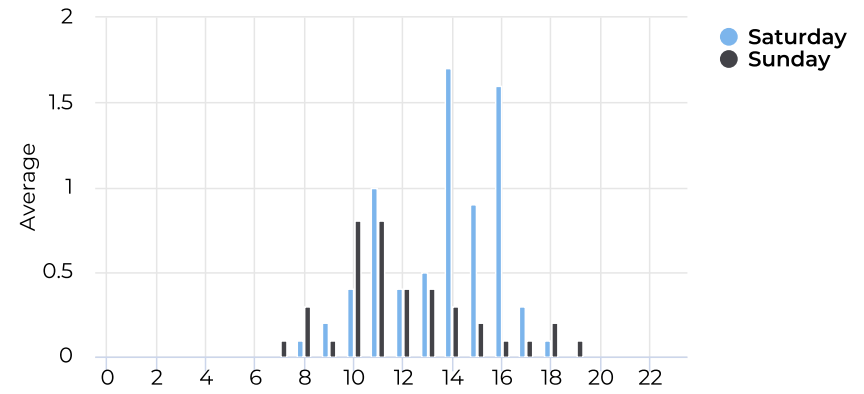

Hourly Profile - Pedestrians