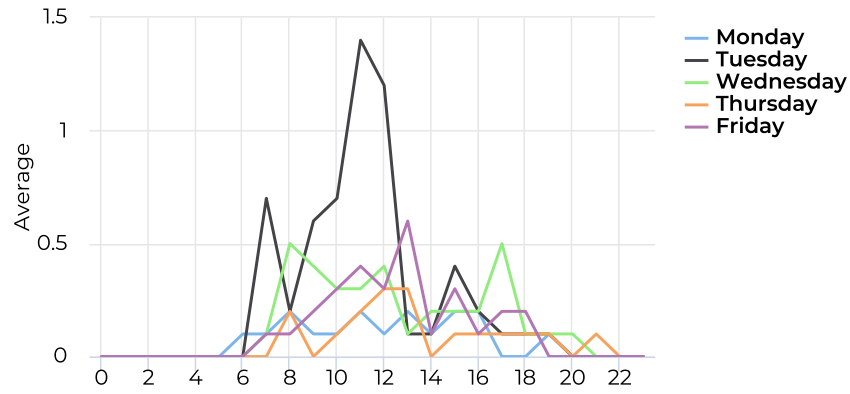

Blue Ridge Fire Road

12/05/2018 → 12/05/2019

Hourly Profile - Pedestrians