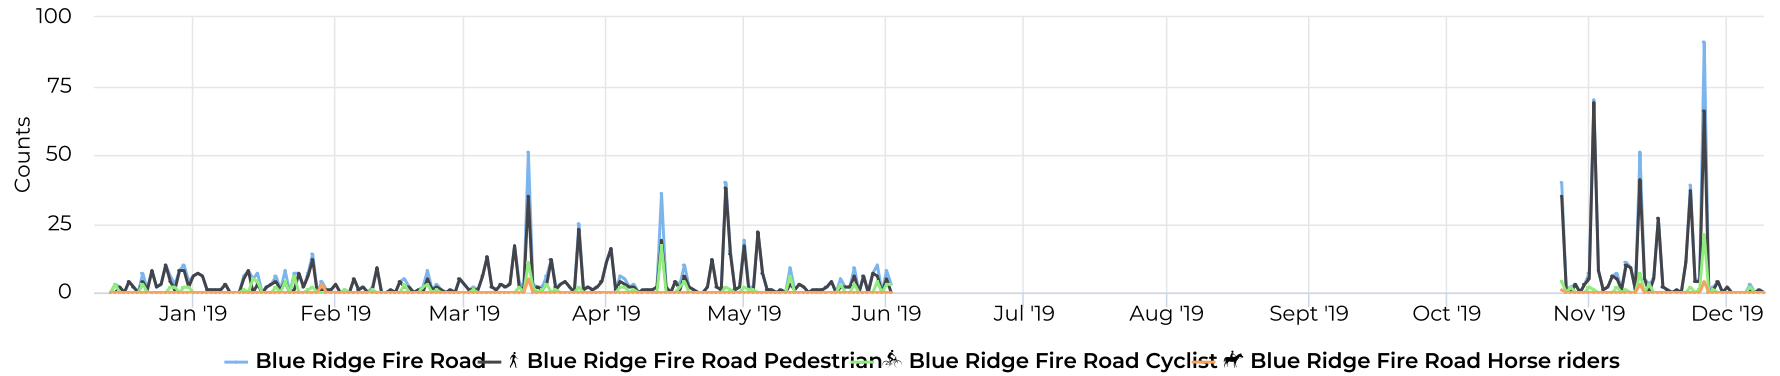

Blue Ridge Fire Road

12/05/2018 → 12/05/2019

Daily Time Series Chart